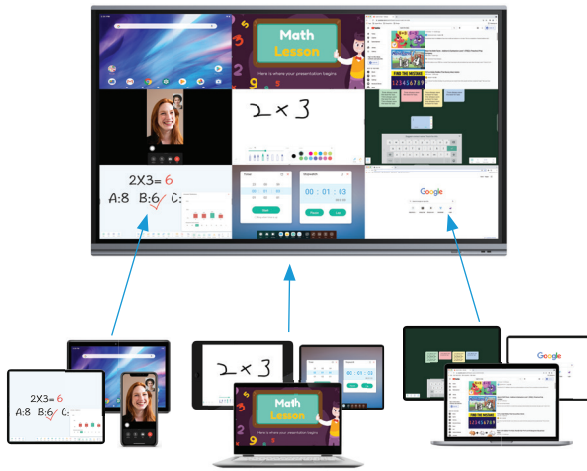

## EDLA Certified and Google Play Store

Google's EDLA certification offers advanced features for educators using Interactive Displays. This includes access to the Google Play Store, seamless integration with Google tools, and enhanced device security. With these features, teachers can engage students with innovative teaching methods and create custom interactive learning experiences using their favorite apps.

## Bytello DMS Remote Management

Web based remote software that simplifies management and status monitoring of your equipment. Included for 5 years.

## Bytello Share (ScreenShare Pro) – Share Screen from Devices to Display/Display to Devices

Share screen from as many as 9 devices to the Display at once. Share from the interactive display to as many devices as you want with two way touch.

### Devices to Display