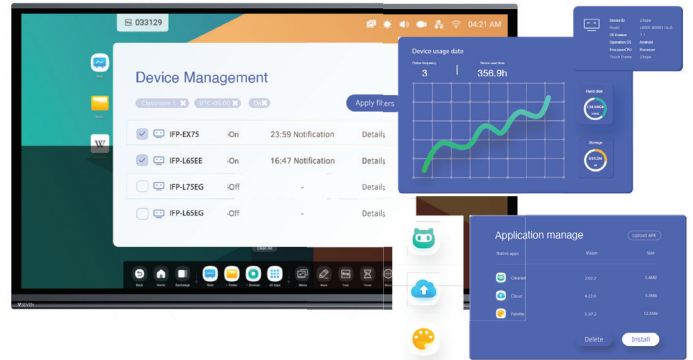

Bytello DMS Remote Management

Web based remote software that simplifies management and status monitoring of your equipment. Included for 5 years.